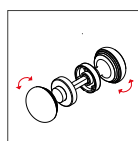

GIREVOLE - SETS
346PR406