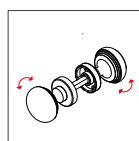

GIREVOLE - SETS
346PR906