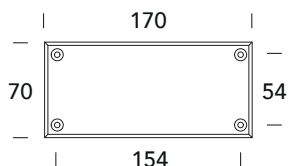

437 TP

TARGHETTE - NAME PLATES

- 31** Nichelato satinato
Satin nickel
- 02** Lucido verniciato
Polished varnished

646 TP

- 31** Nichelato satinato
Satin nickel
- 02** Lucido verniciato
Polished varnished

647 TP