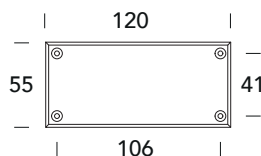

437 TP

TARGHETTE - NAME PLATES

- 31** Nichelato satinato
Satin nickel
- 02** Lucido verniciato
Polished varnished

646 TP

- 31** Nichelato satinato
Satin nickel
- 02** Lucido verniciato
Polished varnished

647 TP