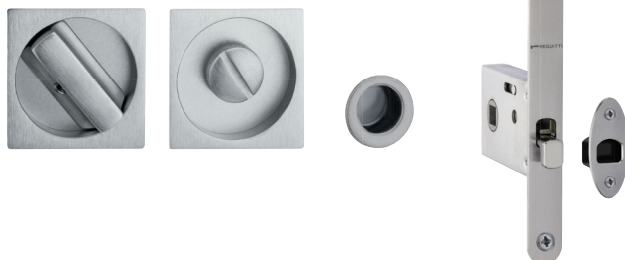

508 CP 00Q

OTTONE - BRASS

508CP00Q

SPESSORE PORTA
DOOR THICKNESS

40-45

05
Cromato lucido
Polished chrome

15
Satinato cromato
Satin chrome

18
Nero opaco RAL 9005
Matt black RAL 9005

SERRATURE COMPATIBILI - SUITABLE LOCKS
1A026SR - 1AS01SR (pag. 286)

S1

508KF00Q

FRESATURA
DOOR DRILLING

SERRATURE COMPATIBILI - SUITABLE LOCKS
1A026SR (pag. 286)

S1

508KS00Q

S1