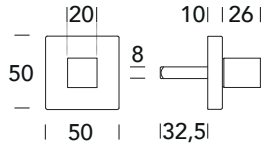

512 SP 007

OTTONE - BRASS

- 15**
Satinato cromato
Satin chrome
- 02**
Lucido verniciato
Polished varnished

124 SP Q86

- 18**
Nero opaco RAL 9005
Matt black RAL 9005
- 15**
Satinato cromato
Satin chrome
- 05**
Cromato lucido
Polished chrome