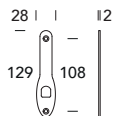

129 IN

15
Satinato cromato
Satin chrome

524 RO

02
Lucido verniciato
Polished varnished

15
Satinato cromato
Satin chrome