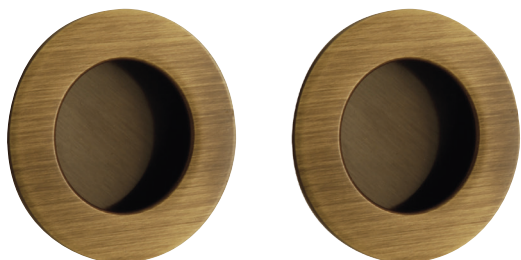

# 529 CP

OTTONE - BRASS

529CP

— 48 —  **FRESATURA**  
**DOOR DRILLING**

— 57 —  | 34 |  | 34 | 21 |  | 21 | 48 |  | 48 |  
| 10,5 | | 10,5 |

XS

-  **02**  
Lucido verniciato  
*Polished varnished*
-  **08**  
Bronzato graffiato  
*Brushed bronzed*

# 543 CP

OTTONE - BRASS

543CP

— 48 —  **FRESATURA**  
**DOOR DRILLING**

**SPESSORE PORTA**  
**DOOR THICKNESS**

40-65

— 57 —  | 44 |  | 44 | 15 |  | 15 | 48 |  | 48 |  
| 16 | | 10,3 |

-  **02**  
Lucido verniciato  
*Polished varnished*
-  **15**  
Satinato cromato  
*Satin chrome*