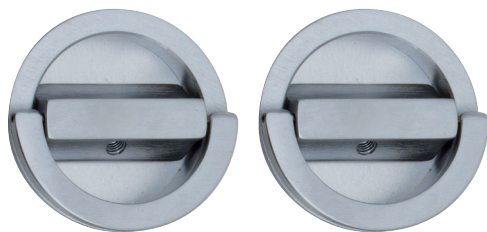

538 CP

538CP

OTTONE - BRASS

SPESORE PORTA
DOOR THICKNESS

40-49

— 48 —  **FRESATURA**
DOOR DRILLING

SERRATURE COMPATIBILI - SUITABLE LOCKS
1A026SR - 1AS01SR (pag. 286)

 **6/8**

02
Lucido verniciato
Polished varnished

15
Satinato cromato
Satin chrome

540 CP

540CP

OTTONE - BRASS

SPESORE PORTA
DOOR THICKNESS

40-49

— 48 —  **FRESATURA**
DOOR DRILLING

SERRATURE COMPATIBILI - SUITABLE LOCKS
1A026SR - 1AS01SR (pag. 286)

 **6/8**

02
Lucido verniciato
Polished varnished

05
Cromato lucido
Polished chrome

08
Bronzato graffiato
Brushed bronze

15
Satinato cromato
Satin chrome