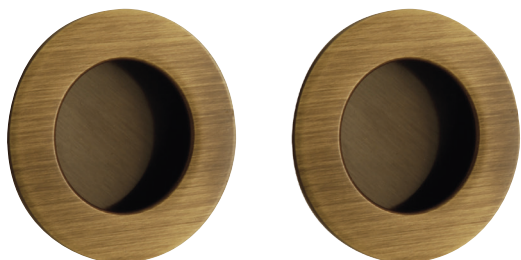

529 CP

OTTONE - BRASS

529CP

— 48 —  FRESATURA
DOOR DRILLING

— 57 —  | 34 |  | 10,5 |  21 |  48 |  10,5 |

XS

-  **02**
Lucido verniciato
Polished varnished
-  **08**
Bronzato graffiato
Brushed bronzed

543 CP

OTTONE - BRASS

543CP

— 48 —  FRESATURA
DOOR DRILLING

— 57 —  | 44 |  | 1,5 |  16 |  48 |  10,3 |

-  **SPESSORE PORTA**
DOOR THICKNESS
40-65
-  **02**
Lucido verniciato
Polished varnished
 -  **15**
Satinato cromato
Satin chrome