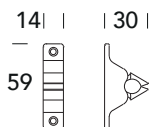

604 IN

PINZE / CRICCHETTI - DOOR STOP PLIERS / WINDOW PAWLS

604 IN 00B

604 IN 00A

- G1**
Bronzato
Bronzed
- 18**
Nero opaco RAL 9005
Matt black RAL 9005
- 15**
Satinato cormato
Satin chrome
- 05**
Cromato lucido
Polished chrome
- 01**
Lucido
Polished

604 NZ

- G1**
Bronzato
Bronzed
- 18**
Nero opaco RAL 9005
Matt black RAL 9005
- 15**
Satinato cormato
Satin chrome
- 05**
Cromato lucido
Polished chrome
- 01**
Lucido
Polished

605 IN

605 IN 00B

605 IN 10A

	H
1A605IN10AXX	10
1A605IN15AXX	15
1A605IN20AXX	20
1A605IN25AXX	25
1A605IN30AXX	30

- G1**
Bronzato
Bronzed
- 15**
Satinato cormato
Satin chrome
- 05**
Cromato lucido
Polished chrome
- 01**
Lucido
Polished