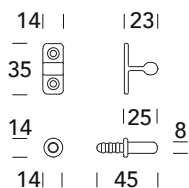

604 IN

PINZE / CRICCHETTI - DOOR STOP PLIERS / WINDOW PAWLS

604 IN 00B

604 IN 00A

- G1**
Bronzato
Bronzed
- 18**
Nero opaco RAL 9005
Matt black RAL 9005
- 15**
Satinato cormato
Satin chrome
- 05**
Cromato lucido
Polished chrome
- 01**
Lucido
Polished

604 NZ

- G1**
Bronzato
Bronzed
- 18**
Nero opaco RAL 9005
Matt black RAL 9005
- 15**
Satinato cormato
Satin chrome
- 05**
Cromato lucido
Polished chrome
- 01**
Lucido
Polished

605 IN

605 IN 00B

605 IN 10A

	H
1A605IN10AXX	10
1A605IN15AXX	15
1A605IN20AXX	20
1A605IN25AXX	25
1A605IN30AXX	30

- G1**
Bronzato
Bronzed
- 15**
Satinato cormato
Satin chrome
- 05**
Cromato lucido
Polished chrome
- 01**
Lucido
Polished