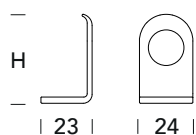

604 NZ

- G1**
Bronzato
Bronzed
- 18**
Nero opaco RAL 9005
Matt black RAL 9005
- 15**
Satinato cormato
Satin chrome
- 05**
Cromato lucido
Polished chrome
- 01**
Lucido
Polished

605 IN

605 IN 00B

605 IN 10A

	H
1A605IN10AXX	10
1A605IN15AXX	15
1A605IN20AXX	20
1A605IN25AXX	25
1A605IN30AXX	30

- G1**
Bronzato
Bronzed
- 15**
Satinato cormato
Satin chrome
- 05**
Cromato lucido
Polished chrome
- 01**
Lucido
Polished