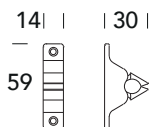

604 NZ

- **G1**
  Bronzato
  Bronzed
- **18**
  Nero opaco RAL 9005
  Matt black RAL 9005
- **15**
  Satinato cormato
  Satin chrome
- **05**
  Cromato lucido
  Polished chrome
- **01**
  Lucido
  Polished