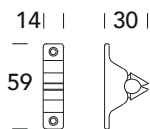

604 IN

PINZE / CRICCHETTI - DOOR STOP PLIERS / WINDOW PAWLS

604 IN 00B

604 IN 00A

- G1**
Bronzato
Bronzed
- 18**
Nero opaco RAL 9005
Matt black RAL 9005
- 15**
Satinato cormato
Satin chrome
- 05**
Cromato lucido
Polished chrome
- 01**
Lucido
Polished

604 NZ

- G1**
Bronzato
Bronzed
- 18**
Nero opaco RAL 9005
Matt black RAL 9005
- 15**
Satinato cormato
Satin chrome
- 05**
Cromato lucido
Polished chrome
- 01**
Lucido
Polished

605 IN

605 IN 00B

605 IN 10A

	H
1A605IN10AXX	10
1A605IN15AXX	15
1A605IN20AXX	20
1A605IN25AXX	25
1A605IN30AXX	30

- G1**
Bronzato
Bronzed
- 15**
Satinato cormato
Satin chrome
- 05**
Cromato lucido
Polished chrome
- 01**
Lucido
Polished