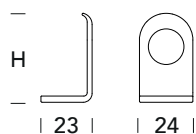

604 NZ

- G1**
Bronzato
Bronzed
- 18**
Nero opaco RAL 9005
Matt black RAL 9005
- 15**
Satinato cormato
Satin chrome
- 05**
Cromato lucido
Polished chrome
- 01**
Lucido
Polished

605 IN

605 IN 00B

605 IN 10A

	H
1A605IN10AXX	10
1A605IN15AXX	15
1A605IN20AXX	20
1A605IN25AXX	25
1A605IN30AXX	30

- G1**
Bronzato
Bronzed
- 15**
Satinato cormato
Satin chrome
- 05**
Cromato lucido
Polished chrome
- 01**
Lucido
Polished