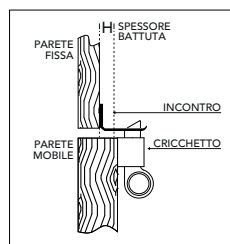

605 NZ

PINZE / CRICCHETTI - DOOR STOP PLIERS / WINDOW PAWLS

- G1**
Bronzato
Bronzed
- 15**
Satinato cormato
Satin chrome
- 05**
Cromato lucido
Polished chrome
- 01**
Lucido
Polished

614 IN

614 IN 000

614 IN 00B

614 IN 00R

	H
1A614IN000XX	0
1A614IN10AXX	10
1A614IN15AXX	15
1A614IN20AXX	20
1A614IN25AXX	25

- 15**
Satinato cormato
Satin chrome
- 02**
Lucido verniciato
Polished varnished

614 NZ

- 15**
Satinato cormato
Satin chrome
- 02**
Lucido verniciato
Polished varnished