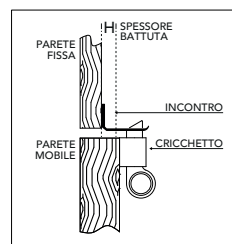

605 NZ

PINZE / CRICCHETTI - DOOR STOP PLIERS / WINDOW PAWLS

- G1**
Bronzato
Bronzed
- 15**
Satinato cormato
Satin chrome
- 05**
Cromato lucido
Polished chrome
- 01**
Lucido
Polished

614 IN

614 IN 000

614 IN 00B

614 IN 00R

	H
1A614IN000XX	0
1A614IN10AXX	10
1A614IN15AXX	15
1A614IN20AXX	20
1A614IN25AXX	25

- 15**
Satinato cormato
Satin chrome
- 02**
Lucido verniciato
Polished varnished

614 NZ

- 15**
Satinato cormato
Satin chrome
- 02**
Lucido verniciato
Polished varnished