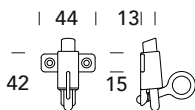

605 NZ

PINZE / CRICCHETTI - DOOR STOP PLIERS / WINDOW PAWLS

- G1**
Bronzato
Bronzed
- 15**
Satinato cormato
Satin chrome
- 05**
Cromato lucido
Polished chrome
- 01**
Lucido
Polished

614 IN

614 IN 000

614 IN 00B

614 IN 00R

	H
1A614IN000XX	0
1A614IN10AXX	10
1A614IN15AXX	15
1A614IN20AXX	20
1A614IN25AXX	25

- 15**
Satinato cormato
Satin chrome
- 02**
Lucido verniciato
Polished varnished

614 NZ

- 15**
Satinato cormato
Satin chrome
- 02**
Lucido verniciato
Polished varnished