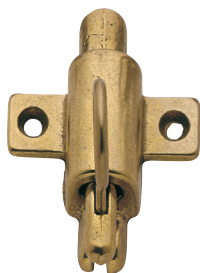

605 NZ

PINZE / CRICCHETTI - DOOR STOP PLIERS / WINDOW PAWLS

- G1**
Bronzato
Bronzed
- 15**
Satinato cormato
Satin chrome
- 05**
Cromato lucido
Polished chrome
- 01**
Lucido
Polished

614 IN

614 IN 000

614 IN 00B

614 IN 00R

	H
1A614IN000XX	0
1A614IN10AXX	10
1A614IN15AXX	15
1A614IN20AXX	20
1A614IN25AXX	25

- 15**
Satinato cormato
Satin chrome
- 02**
Lucido verniciato
Polished varnished

614 NZ

- 15**
Satinato cormato
Satin chrome
- 02**
Lucido verniciato
Polished varnished