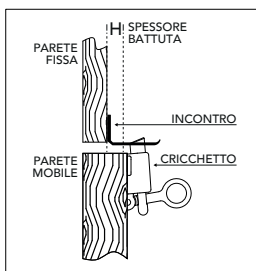

605 NZ

PINZE / CRICCHETTI - DOOR STOP PLIERS / WINDOW PAWLS

- G1**
Bronzato
Bronzed
- 15**
Satinato cormato
Satin chrome
- 05**
Cromato lucido
Polished chrome
- 01**
Lucido
Polished

614 IN

614 IN 000

614 IN 00B

614 IN 00R

	H
1A614IN000XX	0
1A614IN10AXX	10
1A614IN15AXX	15
1A614IN20AXX	20
1A614IN25AXX	25

- 15**
Satinato cormato
Satin chrome
- 02**
Lucido verniciato
Polished varnished

614 NZ

- 15**
Satinato cormato
Satin chrome
- 02**
Lucido verniciato
Polished varnished