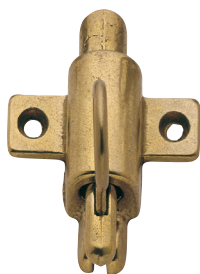

# 605 NZ

PINZE / CRICCHETTI - DOOR STOP PLIERS / WINDOW PAWLS

- G1**  
Bronzato  
*Bronzed*
- 15**  
Satinato cormato  
*Satin chrome*
- 05**  
Cromato lucido  
*Polished chrome*
- 01**  
Lucido  
*Polished*

# 614 IN

614 IN 000

614 IN 00B

614 IN 00R

	H
1A614IN000XX	0
1A614IN10AXX	10
1A614IN15AXX	15
1A614IN20AXX	20
1A614IN25AXX	25

- 15**  
Satinato cormato  
*Satin chrome*
- 02**  
Lucido verniciato  
*Polished varnished*

# 614 NZ

- 15**  
Satinato cormato  
*Satin chrome*
- 02**  
Lucido verniciato  
*Polished varnished*