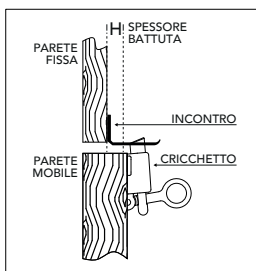

# 605 NZ

PINZE / CRICCHETTI - DOOR STOP PLIERS / WINDOW PAWLS

- G1**  
Bronzato  
*Bronzed*
- 15**  
Satinato cormato  
*Satin chrome*
- 05**  
Cromato lucido  
*Polished chrome*
- 01**  
Lucido  
*Polished*

# 614 IN

614 IN 000

614 IN 00B

614 IN 00R

	H
1A614IN000XX	0
1A614IN10AXX	10
1A614IN15AXX	15
1A614IN20AXX	20
1A614IN25AXX	25

- 15**  
Satinato cormato  
*Satin chrome*
- 02**  
Lucido verniciato  
*Polished varnished*