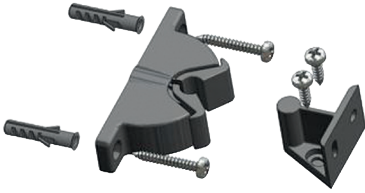

616 NZ

PINZE / CRICCHETTI - DOOR STOP PLIERS / WINDOW PAWLS

4C
Tecnopolimero nero
Black technopolymer

121 PN

POMOLINI - FURNITURE KNOBS

	D	L
1A121PN022XX	22	21
1A121PN028XX	28	24
1A121PN034XX	34	26

BQ
Antico
Antique

47
Argento vecchio
Old silver

15
Satinato cormato
Satin chrome

02
Lucido verniciato
Polished varnished

COMPLEMENTI - COMPLEMENTS

122 PN

	D	L
1A122PN020XX	20	27
1A122PN025XX	25	32
1A122PN030XX	30	38

15
Satinato cormato
Satin chrome