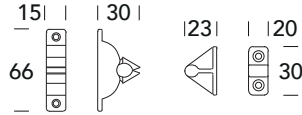

616 NZ

PINZE / CRICCHETTI - DOOR STOP PLIERS / WINDOW PAWLS

4C
Tecnopolimero nero
Black technopolymer

121 PN

POMOLINI - FURNITURE KNOBS

	D	L
1A121PN022XX	22	21
1A121PN028XX	28	24
1A121PN034XX	34	26

BQ
Antico
Antique