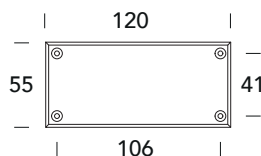

437 TP

TARGHETTE - NAME PLATES

-  **31**
Nichelato satinato
Satin nickel
-  **02**
Lucido verniciato
Polished varnished

646 TP

-  **31**
Nichelato satinato
Satin nickel
-  **02**
Lucido verniciato
Polished varnished