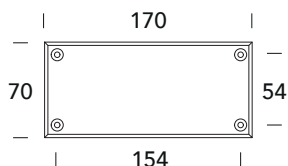

647 TP

- **31**
  Nichelato satinato
  Satin nickel
- **02**
  Lucido verniciato
  Polished varnished