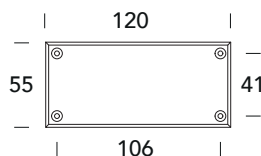

646 TP

- **31** Nichelato satinato
  Satin nickel
- **02** Lucido verniciato
  Polished varnished