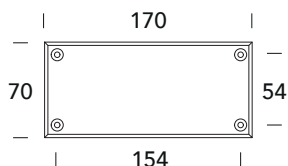

647 TP

- **31** Nichelato satinato
  Satin nickel
- **02** Lucido verniciato
  Polished varnished