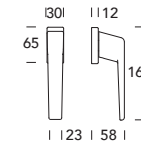

G4
HRF Nichel satinato
HRF Nickelsat

NR
Nero opaco RAL 9005
Matt black RAL 9005

G6
HRF Cromo satinato
HRF Chromesat

NW
Bianco opaco RAL 9016
Matt white RAL 9016

MG
Metal grey
Metal grey

TR
Timeless rust
Timeless rust