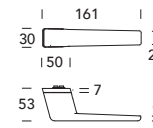

Obliq 700

Design **Sergio Baronchelli**

ALLUMINIMIO RICICLATO
RECYCLED ALUMINIUM

Scheda tecnica
Datasheet

D DESIGN REGISTRATO
REGISTERED DESIGN

COLLEZIONE - COLLECTION

700MR700

700DKQ15

BOCCHETTE - ESCUTCHEONS