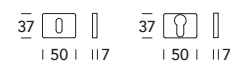

Obliq 700

Design **Sergio Baronchelli**

ALLUMINIMIO RICICLATO
RECYCLED ALUMINIUM

Scheda tecnica
Datasheet

D DESIGN REGISTRATO
REGISTERED DESIGN

COLLEZIONE - COLLECTION

700MR700

BOCCHETTE - ESCUTCHEONS

503NOR01