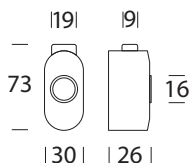

C24 RO

ROSETTE - ROSETTES

-  **15**
Satinato cormato
Satin chrome
-  **08**
Bronzato graffiato
Brushed bronzed
-  **05**
Cromato lucido
Polished chrome
-  **02**
Lucido verniciato
Polished varnished

CD 75A