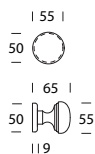

Cosmo E56 / 006

Design **Reguitti Lab**

OTTONE - BRASS

15
Satinato cromato
Satin chrome

02
Lucido verniciato
Polished varnished

GIREVOLE - SETS
E56PR006