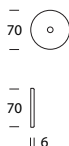

FISSO - FIXED
G71PF

R71R0