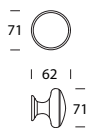

FISSO - FIXED
G71PF

R71R0