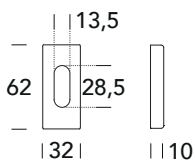

Q09 KV

KK ●
Nero opaco RAL 9005
Matt black RAL 9005

5S ●
Inox satinato 304
Stainless steel 304