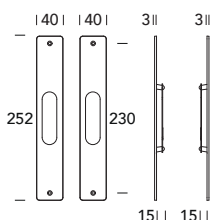

252 CP02

OTTONE - BRASS

252CP02

-  **02**
Lucido verniciato
Polished varnished
-  **08**
Bronzato graffiato
Brushed bronze
-  **15**
Satinato cromato
Satin chrome

Q35 CP01

OTTONE - BRASS

Q35CP01

NON ABBINABILE A SERRATURE REGUITTI
NOT SUITABLE FOR REGUITTI LOCKS