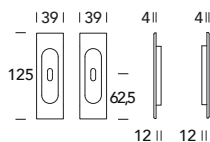

252 CP02

OTTONE - BRASS

252CP02

-  **02**
Lucido verniciato
Polished varnished
-  **08**
Bronzato graffiato
Brushed bronze
-  **15**
Satinato cromato
Satin chrome

Q35 CP01

OTTONE - BRASS

Q35CP01

NON ABBINABILE A SERRATURE REGUITTI
NOT SUITABLE FOR REGUITTI LOCKS