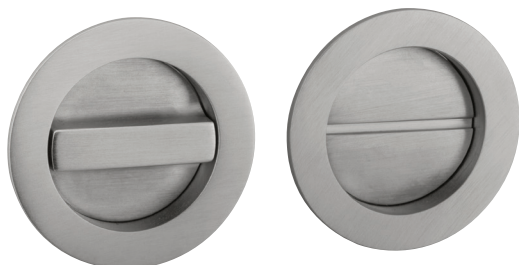

R60 CP

R60CP

OTTONE - BRASS

35-52

SPESORE PORTA
DOOR THICKNESS

— 48 —  **FRESATURA**
DOOR DRILLING

SERRATURE COMPATIBILI - SUITABLE LOCKS
1A026SR - 1A01SR (pag. 286)

-  **18**
Nero opaco RAL 9005
Matt black RAL 9005
-  **31**
Nichelato satinato
Satin nickel
-  **96**
PVD Satinato nero
PVD Satin black
-  **8F**
Bronzato graffiato opaco
Matt brushed bronzed
-  **K0**
Bianco opaco RAL 9016
Matt white RAL 9016
-  **Z8**
Satinato cromato
Satin chrome

T60 CP

T60CP

OTTONE - BRASS

— 48 —  **FRESATURA**
DOOR DRILLING

-  **15**
Satinato cromato
Satin chrome
-  **18**
Nero opaco RAL 9005
Matt black RAL 9005
-  **31**
Nichelato satinato
Satin nickel
-  **96**
PVD Satinato nero
PVD Satin black
-  **8F**
Bronzato graffiato opaco
Matt brushed bronzed
-  **K0**
Bianco opaco RAL 9016
Matt white RAL 9016