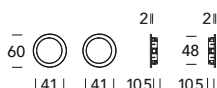

R60 CP

R60CP

OTTONE - BRASS

35-52

SPESORE PORTA
DOOR THICKNESS

— 48 —  **FRESATURA**
DOOR DRILLING

SERRATURE COMPATIBILI - SUITABLE LOCKS
1A026SR - 1A01SR (pag. 286)

-  **18**
Nero opaco RAL 9005
Matt black RAL 9005
-  **31**
Nichelato satinato
Satin nickel
-  **96**
PVD Satinato nero
PVD Satin black
-  **8F**
Bronzato graffiato opaco
Matt brushed bronzed
-  **K0**
Bianco opaco RAL 9016
Matt white RAL 9016
-  **Z8**
Satinato cromato
Satin chrome

T60 CP

T60CP

OTTONE - BRASS

— 48 —  **FRESATURA**
DOOR DRILLING

-  **15**
Satinato cromato
Satin chrome
-  **18**
Nero opaco RAL 9005
Matt black RAL 9005
-  **31**
Nichelato satinato
Satin nickel
-  **96**
PVD Satinato nero
PVD Satin black
-  **8F**
Bronzato graffiato opaco
Matt brushed bronzed
-  **K0**
Bianco opaco RAL 9016
Matt white RAL 9016