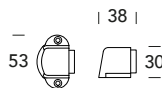

205 FE

FERMAPORTE - DOORSTOPS