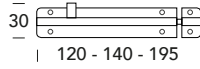

712 CT

CATENACCI - DOOR BOLTS

5S
Inox satinato 304
Stainless steel 304

Z60 FE

FERMAPERSIANE - STOP SHUTTERS

ZOO
ARCHITECTURAL HARDWARE

5S
Inox satinato 304
Stainless steel 304

205 FE