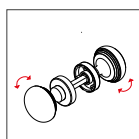

Sfera S 205

DESIGN REGUITTI LAB

ACCIAIO INOX - STAINLESS STEEL

5S ●
Inox satinato 304
Stainless steel 304

KK ●
Nero opaco RAL 9005
Matt black RAL 9005

FISSO - FIXED
205PFL09
● ●

GIREVOLE - SETS
205PRL09
● ●