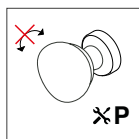

Sfera S 205

DESIGN REGUITTI LAB

ACCIAIO INOX - STAINLESS STEEL

5S ●
Inox satinato 304
Stainless steel 304

KK ●
Nero opaco RAL 9005
Matt black RAL 9005

FISSO - FIXED
205PFL09
● ●

GIREVOLE - SETS
205PRL09
● ●