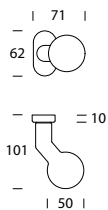

Sfera S 205

DESIGN REGUITTI LAB

ACCIAIO INOX - STAINLESS STEEL

5S ●
Inox satinato 304
Stainless steel 304

KK ●
Nero opaco RAL 9005
Matt black RAL 9005

FISSO - FIXED
205PFL09
● ●

GIREVOLE - SETS
205PRL09
● ●