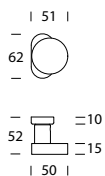

Piano S 211

DESIGN REGUITTI LAB

ACCIAIO INOX - STAINLESS STEEL

5S ●
Inox satinato 304
Stainless steel 304

KK ●
Nero opaco RAL 9005
Matt black RAL 9005

FISSO - FIXED
211PFL09
● ●

GIREVOLE - SETS
211PRL09
● ●