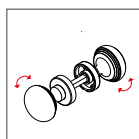

Piano S 211

DESIGN REGUITTI LAB

ACCIAIO INOX - STAINLESS STEEL

5S ●
Inox satinato 304
Stainless steel 304

KK ●
Nero opaco RAL 9005
Matt black RAL 9005

FISSO - FIXED
211PFL09
● ●

GIREVOLE - SETS
211PRL09
● ●