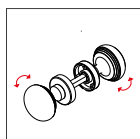

GIREVOLE - SETS

2Q0PRQ56