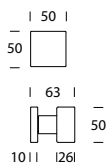

Qubo 2Q0

DESIGN REGUITTI LAB

ACCIAIO INOX - STAINLESS STEEL

5S ●
Inox satinato 304
Stainless steel 304

KK ●
Nero opaco RAL 9005
Matt black RAL 9005

FISSO - FIXED

2Q0PFQ56

FISSO - FIXED