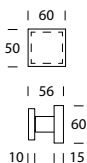

Qubo 2Q0

DESIGN REGUITTI LAB

ACCIAIO INOX - STAINLESS STEEL

5S ●
Inox satinato 304
Stainless steel 304

KK ●
Nero opaco RAL 9005
Matt black RAL 9005

FISSO - FIXED

2Q0PFQ56

FISSO - FIXED