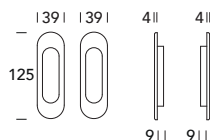

# 535 CP01

OTTONE - BRASS

535CP01

FRESATURA  
DOOR DRILLING

NON ABBINABILE A SERRATURE REGUITTI  
NOT SUITABLE FOR REGUITTI LOCKS

**02**  
Lucido verniciato  
Polished varnished

**15**  
Satinato cromato  
Satin chrome

# 535 CP02

OTTONE - BRASS

535CP02

FRESATURA  
DOOR DRILLING

**02**  
Lucido verniciato  
Polished varnished

**15**  
Satinato cromato  
Satin chrome

**18**  
Nero opaco RAL 9005  
Matt black RAL 9005

**K0**  
Bianco opaco RAL 9016  
Matt white RAL 9016