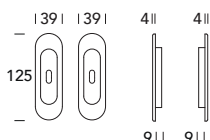

# 535 CP01

OTTONE - BRASS

535CP01

FRESATURA  
DOOR DRILLING

NON ABBINABILE A SERRATURE REGUITTI  
NOT SUITABLE FOR REGUITTI LOCKS

**02**  
Lucido verniciato  
Polished varnished

**15**  
Satinato cromato  
Satin chrome

# 535 CP02

OTTONE - BRASS

535CP02

FRESATURA  
DOOR DRILLING

**02**  
Lucido verniciato  
Polished varnished

**15**  
Satinato cromato  
Satin chrome

**18**  
Nero opaco RAL 9005  
Matt black RAL 9005

**K0**  
Bianco opaco RAL 9016  
Matt white RAL 9016