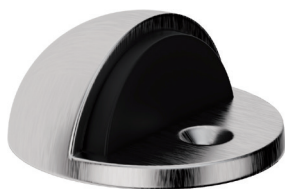

606 FE

FERMAPORTE - DOORSTOPS

5S ●
Inox satinato 304
Stainless steel 304

KA1 FE

5S ●
Inox satinato 304
Stainless steel 304

KA3 FE

5S ●
Inox satinato 304
Stainless steel 304