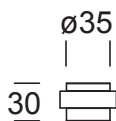

606 FE

FERMAPORTE - DOORSTOPS

5S ●
Inox satinato 304
Stainless steel 304

KA1 FE

5S ●
Inox satinato 304
Stainless steel 304

KA3 FE

5S ●
Inox satinato 304
Stainless steel 304