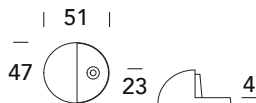

606 FE

FERMAPORTE - DOORSTOPS

5S ●
Inox satinato 304
Stainless steel 304

KA1 FE

5S ●
Inox satinato 304
Stainless steel 304

KA3 FE

5S ●
Inox satinato 304
Stainless steel 304