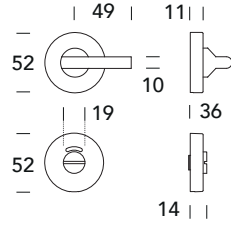

# 821 NO F52

NOTTOLINI WC - WC SETS

**5S** ●  
Inox satinato 304  
Stainless steel 304

# 921 NO F52

**5S** ●  
Inox satinato 304  
Stainless steel 304

# Z10 PI

PLACCHE INCASSO - SLIDING DOOR PLATES

**ZOO**  
ARCHITECTURAL HARDWARE

**5S** ●  
Inox satinato 304  
Stainless steel 304