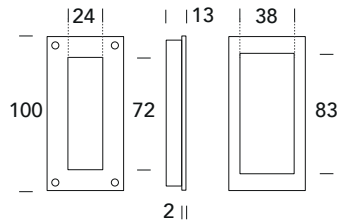

# 921 NO F52

**5S** ●  
Inox satinato 304  
Stainless steel 304

# Z10 PI

PLACCHE INCASSO - SLIDING DOOR PLATES

**ZOO**  
ARCHITECTURAL HARDWARE

**5S** ●  
Inox satinato 304  
Stainless steel 304