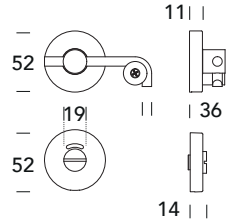

# 821 NO F52

NOTTOLINI WC - WC SETS

**5S** ●  
Inox satinato 304  
Stainless steel 304

# 921 NO F52

**5S** ●  
Inox satinato 304  
Stainless steel 304

# Z10 PI

PLACCHE INCASSO - SLIDING DOOR PLATES

**ZOO**  
ARCHITECTURAL HARDWARE

**5S** ●  
Inox satinato 304  
Stainless steel 304