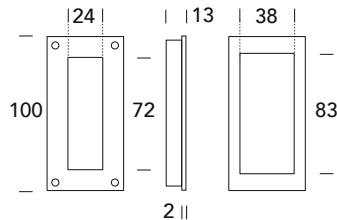

821 NO F52

NOTTOLINI WC - WC SETS

5S ●
Inox satinato 304
Stainless steel 304

921 NO F52

5S ●
Inox satinato 304
Stainless steel 304

Z10 PI

PLACCHE INCASSO - SLIDING DOOR PLATES

ZOO
ARCHITECTURAL HARDWARE