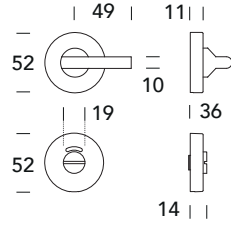

821 NO F52

NOTTOLINI WC - WC SETS

5S ●
Inox satinato 304
Stainless steel 304

921 NO F52

5S ●
Inox satinato 304
Stainless steel 304

Z10 PI

PLACCHE INCASSO - SLIDING DOOR PLATES

ZOO
ARCHITECTURAL HARDWARE