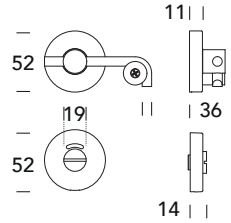

821 NO F52

NOTTOLINI WC - WC SETS

5S ●
Inox satinato 304
Stainless steel 304

921 NO F52

5S ●
Inox satinato 304
Stainless steel 304

Z10 PI

PLACCHE INCASSO - SLIDING DOOR PLATES

ZOO
ARCHITECTURAL HARDWARE