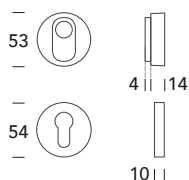

T01 KO

BOCCHETTE - ESCUTCHEONS

5S ●
Inox satinato 304
Stainless steel 304

T52 KO

5S ●
Inox satinato 304
Stainless steel 304

CD 009

BOCCHETTE SICUREZZA - SECURITY ESCUTCHEONS

ZOO
ARCHITECTURAL HARDWARE

5S ●
Inox satinato 304
Stainless steel 304