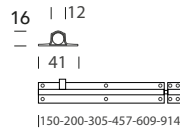

# Z37 TP

BUCALETTERE - LETTERPLATES

**ZOO**  
ARCHITECTURAL HARDWARE

COMPLEMENTI - COMPLEMENTS

**5S**  
Inox satinato 304  
Stainless steel 304

# Z01 CT

CATENACCI - DOOR BOLTS

**ZOO**  
ARCHITECTURAL HARDWARE

[150-200-305-457-609-914]

**5S**  
Inox satinato 304  
Stainless steel 304