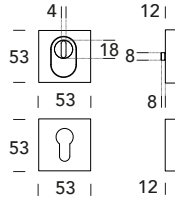

# CD Q02

BOCCHETTE - ESCUTCHEONS

**5S**  
Inox satinato 304  
Stainless steel 304

# Z01 CT

CATENACCI - DOOR BOLTS

**ZOO**  
ARCHITECTURAL HARDWARE

[150-200-305-457-609-914]

**5S**  
Inox satinato 304  
Stainless steel 304