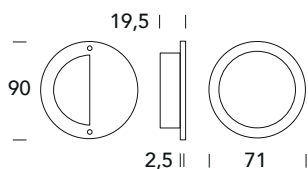

Z90 PI

PLACCHE INCASSO - SLIDING DOOR PLATES

ZOO
ARCHITECTURAL HARDWARE

5S ●
Inox satinato 304
Stainless steel 304

K50 PA

PORTABITI - COAT HOOKS

5S ●
Inox satinato 304
Stainless steel 304

Q50 PA