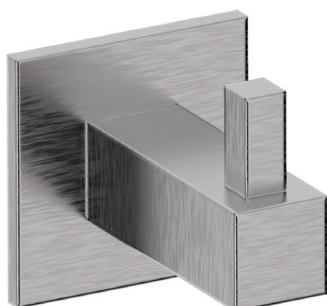

Z90 PI

PLACCHE INCASSO - SLIDING DOOR PLATES

ZOO
ARCHITECTURAL HARDWARE

5S ●
Inox satinato 304
Stainless steel 304

K50 PA

PORTABITI - COAT HOOKS

5S ●
Inox satinato 304
Stainless steel 304

Q50 PA

5S ●
Inox satinato 304
Stainless steel 304