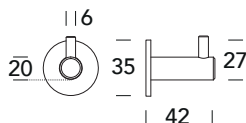

Z90 PI

PLACCHE INCASSO - SLIDING DOOR PLATES

ZOO
ARCHITECTURAL HARDWARE

5S ●
Inox satinato 304
Stainless steel 304

K50 PA

PORTABITI - COAT HOOKS

5S ●
Inox satinato 304
Stainless steel 304

Q50 PA