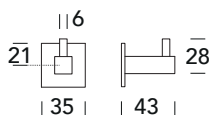

Z90 PI

PLACCHE INCASSO - SLIDING DOOR PLATES

ZOO
ARCHITECTURAL HARDWARE

5S ●
Inox satinato 304
Stainless steel 304

K50 PA

PORTABITI - COAT HOOKS

5S ●
Inox satinato 304
Stainless steel 304

Q50 PA