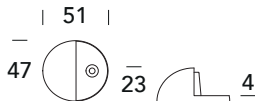

606 FE

FERMAPORTE - DOORSTOPS

5S ●
Inox satinato 304
Stainless steel 304

KA1 FE

5S ●
Inox satinato 304
Stainless steel 304

KA3 FE

5S ●
Inox satinato 304
Stainless steel 304