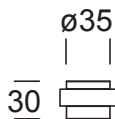

606 FE

FERMAPORTE - DOORSTOPS

5S ●
Inox satinato 304
Stainless steel 304

KA1 FE

5S ●
Inox satinato 304
Stainless steel 304

KA3 FE

5S ●
Inox satinato 304
Stainless steel 304