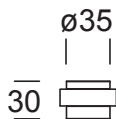

606 FE

FERMAPORTE - DOORSTOPS

5S ●
Inox satinato 304
Stainless steel 304

KA1 FE

5S ●
Inox satinato 304
Stainless steel 304

KA3 FE

5S ●
Inox satinato 304
Stainless steel 304