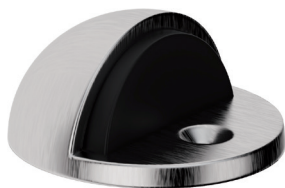

606 FE

FERMAPORTE - DOORSTOPS

5S ●
Inox satinato 304
Stainless steel 304

KA1 FE

5S ●
Inox satinato 304
Stainless steel 304

KA3 FE

5S ●
Inox satinato 304
Stainless steel 304