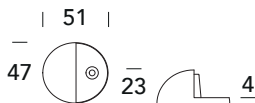

606 FE

FERMAPORTE - DOORSTOPS

5S ●
Inox satinato 304
Stainless steel 304

KA1 FE

5S ●
Inox satinato 304
Stainless steel 304

KA3 FE

5S ●
Inox satinato 304
Stainless steel 304