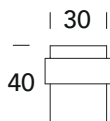

KA6 FE

FERMAPORTE - DOORSTOPS

ZOO
ARCHITECTURAL HARDWARE

5S ●
Inox satinato 304
Stainless steel 304

KC5 FE

5S ●
Inox satinato 304
Stainless steel 304

QA2 FE

5S ●
Inox satinato 304
Stainless steel 304