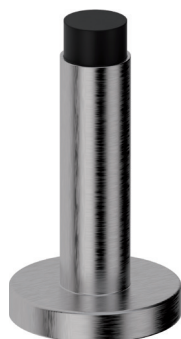

KA6 FE

FERMAPORTE - DOORSTOPS

ZOO
ARCHITECTURAL HARDWARE

5S ●
Inox satinato 304
Stainless steel 304

KC5 FE

5S ●
Inox satinato 304
Stainless steel 304

QA2 FE

5S ●
Inox satinato 304
Stainless steel 304