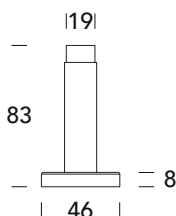

KA6 FE

FERMAPORTE - DOORSTOPS

ZOO
ARCHITECTURAL HARDWARE

5S ●
Inox satinato 304
Stainless steel 304

KC5 FE

5S ●
Inox satinato 304
Stainless steel 304

QA2 FE

5S ●
Inox satinato 304
Stainless steel 304