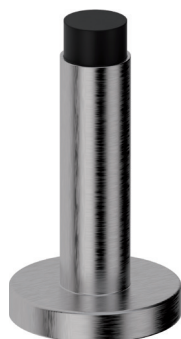

# KA6 FE

FERMAPORTE - DOORSTOPS

**ZOO**  
ARCHITECTURAL HARDWARE

**5S** ●  
Inox satinato 304  
Stainless steel 304

# KC5 FE

**5S** ●  
Inox satinato 304  
Stainless steel 304