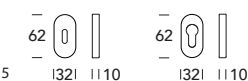

Samos L27

Design **Reguitti Lab**

ACCIAIO INOX - STAINLESS STEEL
Piena - Solid type

Scheda tecnica
Datasheet

COLLEZIONE - COLLECTION

Inox satinato 304
Sainless steel 304

BOCCHETTE - ESCUTCHEONS