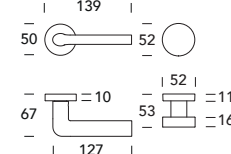

L27DK075

L27DKC80

L27DKT80

L27PMM53

5S

Inox satinato 304
Sainless steel 304

BOCCHETTE - ESCUTCHEONS

T01KN - T01KY