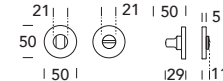

Samos L27

Design **Reguitti Lab**

ACCIAIO INOX - STAINLESS STEEL
Piena - Solid type

Scheda tecnica
Datasheet

COLLEZIONE - COLLECTION

Inox satinato 304
Sainless steel 304

BOCCHETTE - ESCUTCHEONS