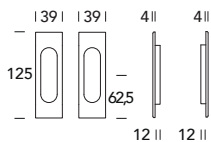

Q35 CP02

OTTONE - BRASS

Q35CP02

- 05**
Cromato lucido
Polished chrome
- 15**
Satinato cromato
Satin chrome
- 18**
Nero opaco RAL 9005
Matt black RAL 9005