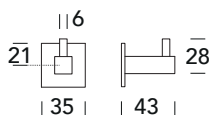

Q50 PA

5S ●
Inox satinato 304
Stainless steel 304