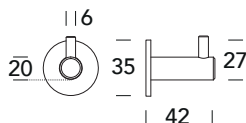

K50 PA

PORTABITI - COAT HOOKS

5S ●
Inox satinato 304
Stainless steel 304