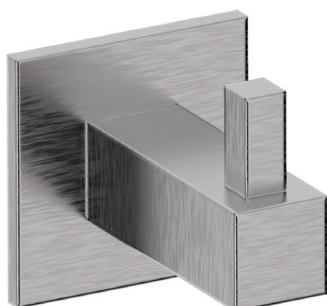

# Z90 PI

PLACCHE INCASSO - SLIDING DOOR PLATES

**ZOO**  
ARCHITECTURAL HARDWARE

**5S** ●  
Inox satinato 304  
Stainless steel 304

# K50 PA

PORTABITI - COAT HOOKS

**5S** ●  
Inox satinato 304  
Stainless steel 304

# Q50 PA

**5S** ●  
Inox satinato 304  
Stainless steel 304