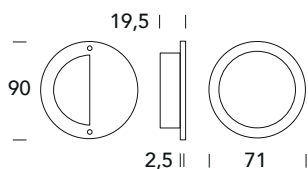

# Z90 PI

PLACCHE INCASSO - SLIDING DOOR PLATES

**ZOO**  
ARCHITECTURAL HARDWARE

**5S** ●  
Inox satinato 304  
Stainless steel 304

# K50 PA

PORTABITI - COAT HOOKS

**5S** ●  
Inox satinato 304  
Stainless steel 304