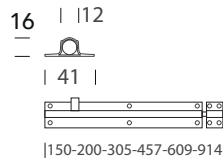

Z01 CT

CATENACCI - DOOR BOLTS

ZOO
ARCHITECTURAL HARDWARE

5S ●
Inox satinato 304
Stainless steel 304