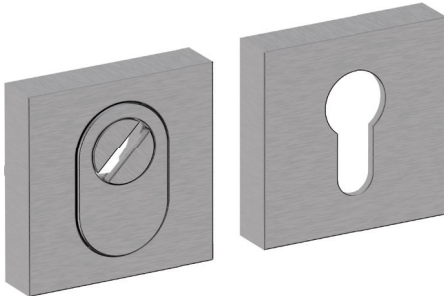

CD Q02

BOCCHETTE - ESCUTCHEONS

5S ●
Inox satinato 304
Stainless steel 304

Z37 TP

BUCALETTRE - LETTERPLATES

ZOO
ARCHITECTURAL HARDWARE

5S ●
Inox satinato 304
Stainless steel 304

Z01 CT

CATENACCI - DOOR BOLTS

ZOO
ARCHITECTURAL HARDWARE

5S ●
Inox satinato 304
Stainless steel 304