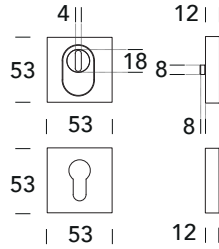

CD Q02

BOCCHETTE - ESCUTCHEONS

5S ●
Inox satinato 304
Stainless steel 304

Z37 TP

BUCALETTRE - LETTERPLATES

ZOO
ARCHITECTURAL HARDWARE

5S ●
Inox satinato 304
Stainless steel 304

Z01 CT

CATENACCI - DOOR BOLTS

ZOO
ARCHITECTURAL HARDWARE

5S ●
Inox satinato 304
Stainless steel 304