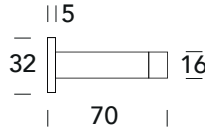

Z05 FE

FERMAPORTE - DOORSTOPS

ZOO
ARCHITECTURAL HARDWARE

5S ●
Inox satinato 304
Stainless steel 304

Z07 FE

ZOO
ARCHITECTURAL HARDWARE

5S ●
Inox satinato 304
Stainless steel 304

Z08 FE