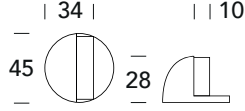

Z05 FE

FERMAPORTE - DOORSTOPS

ZOO
ARCHITECTURAL HARDWARE

5S ●
Inox satinato 304
Stainless steel 304

Z07 FE

ZOO
ARCHITECTURAL HARDWARE

5S ●
Inox satinato 304
Stainless steel 304

Z08 FE