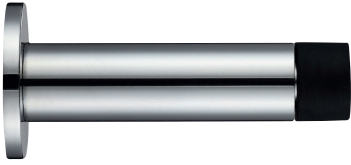

Z05 FE

FERMAPORTE - DOORSTOPS

ZOO
ARCHITECTURAL HARDWARE

5S ●
Inox satinato 304
Stainless steel 304

Z07 FE

ZOO
ARCHITECTURAL HARDWARE

5S ●
Inox satinato 304
Stainless steel 304

Z08 FE

ZOO
ARCHITECTURAL HARDWARE

5S ●
Inox satinato 304
Stainless steel 304