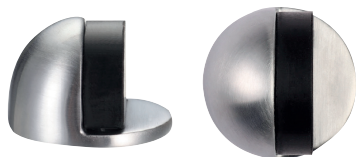

Z05 FE

FERMAPORTE - DOORSTOPS

ZOO
ARCHITECTURAL HARDWARE

5S ●
Inox satinato 304
Stainless steel 304

Z07 FE

ZOO
ARCHITECTURAL HARDWARE

5S ●
Inox satinato 304
Stainless steel 304

Z08 FE

ZOO
ARCHITECTURAL HARDWARE

5S ●
Inox satinato 304
Stainless steel 304

COMPLEMENTI - COMPLEMENTS