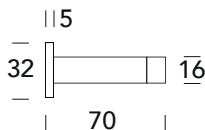

Z05 FE

FERMAPORTE - DOORSTOPS

ZOO
ARCHITECTURAL HARDWARE

5S ●
Inox satinato 304
Stainless steel 304

Z07 FE

ZOO
ARCHITECTURAL HARDWARE

5S ●
Inox satinato 304
Stainless steel 304

Z08 FE