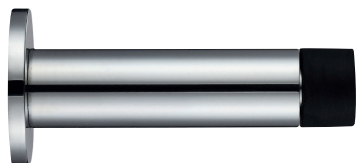

Z05 FE

FERMAPORTE - DOORSTOPS

ZOO
ARCHITECTURAL HARDWARE

5S ●
Inox satinato 304
Stainless steel 304

Z07 FE

ZOO
ARCHITECTURAL HARDWARE

5S ●
Inox satinato 304
Stainless steel 304

Z08 FE

ZOO
ARCHITECTURAL HARDWARE

5S ●
Inox satinato 304
Stainless steel 304

COMPLEMENTI - COMPLEMENTS