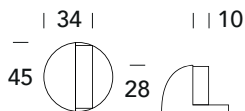

Z05 FE

FERMAPORTE - DOORSTOPS

ZOO
ARCHITECTURAL HARDWARE

5S ●
Inox satinato 304
Stainless steel 304

Z07 FE

ZOO
ARCHITECTURAL HARDWARE

5S ●
Inox satinato 304
Stainless steel 304

Z08 FE