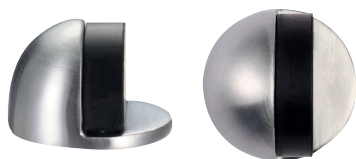

Z05 FE

FERMAPORTE - DOORSTOPS

ZOO
ARCHITECTURAL HARDWARE

5S ●
Inox satinato 304
Stainless steel 304

Z07 FE

ZOO
ARCHITECTURAL HARDWARE

5S ●
Inox satinato 304
Stainless steel 304

Z08 FE

ZOO
ARCHITECTURAL HARDWARE

5S ●
Inox satinato 304
Stainless steel 304

COMPLEMENTI - COMPLEMENTS