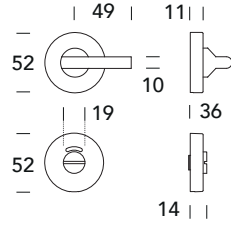

821 NO F52

NOTTOLINI WC - WC SETS

5S ●
Inox satinato 304
Stainless steel 304

921 NO F52

5S ●
Inox satinato 304
Stainless steel 304

Z10 PI

PLACCHE INCASSO - SLIDING DOOR PLATES

ZOO
ARCHITECTURAL HARDWARE

5S ●
Inox satinato 304
Stainless steel 304