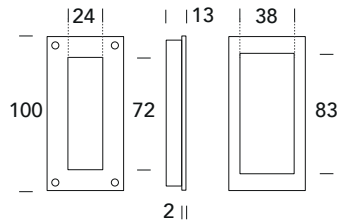

821 NO F52

NOTTOLINI WC - WC SETS

5S ●
Inox satinato 304
Stainless steel 304

921 NO F52

5S ●
Inox satinato 304
Stainless steel 304

Z10 PI

PLACCHE INCASSO - SLIDING DOOR PLATES

ZOO
ARCHITECTURAL HARDWARE

5S ●
Inox satinato 304
Stainless steel 304