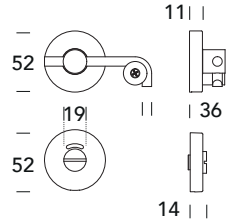

821 NO F52

NOTTOLINI WC - WC SETS

5S ●
Inox satinato 304
Stainless steel 304

921 NO F52

5S ●
Inox satinato 304
Stainless steel 304

Z10 PI

PLACCHE INCASSO - SLIDING DOOR PLATES

ZOO
ARCHITECTURAL HARDWARE

5S ●
Inox satinato 304
Stainless steel 304