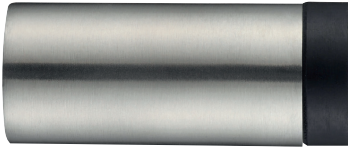

# Z11 FE

FERMAPORTE - DOORSTOPS

**ZOO**  
ARCHITECTURAL HARDWARE

**5S** ●  
Inox satinato 304  
Stainless steel 304

# Z12 FE

**ZOO**  
ARCHITECTURAL HARDWARE

**5S** ●  
Inox satinato 304  
Stainless steel 304

# Z84 FE

**ZOO**  
ARCHITECTURAL HARDWARE

**5S** ●  
Inox satinato 304  
Stainless steel 304