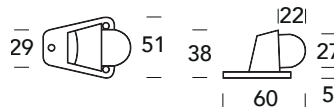

5S ●
Inox satinato 304
Stainless steel 304