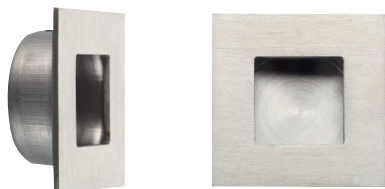

Z30 PI

PLACCHE INCASSO - SLIDING DOOR PLATES

ZOO
ARCHITECTURAL HARDWARE

5S ●
Inox satinato 304
Stainless steel 304

Z40 PI

ZOO
ARCHITECTURAL HARDWARE

5S ●
Inox satinato 304
Stainless steel 304

Z50 PI

ZOO
ARCHITECTURAL HARDWARE

5S ●
Inox satinato 304
Stainless steel 304