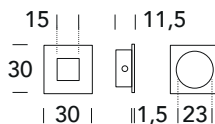

Z30 PI

PLACCHE INCASSO - SLIDING DOOR PLATES

ZOO
ARCHITECTURAL HARDWARE

5S ●
Inox satinato 304
Stainless steel 304

Z40 PI

ZOO
ARCHITECTURAL HARDWARE

5S ●
Inox satinato 304
Stainless steel 304

Z50 PI