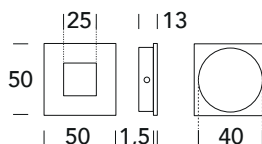

Z50 PI

ZOO
ARCHITECTURAL HARDWARE

5S ●
Inox satinato 304
Stainless steel 304