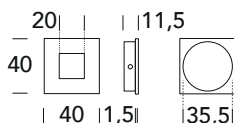

Z30 PI

PLACCHE INCASSO - SLIDING DOOR PLATES

ZOO
ARCHITECTURAL HARDWARE

5S ●
Inox satinato 304
Stainless steel 304

Z40 PI

ZOO
ARCHITECTURAL HARDWARE

5S ●
Inox satinato 304
Stainless steel 304

Z50 PI