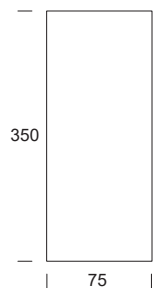

Z29 TP OOF

TARGHETTE - NAME PLATES

5S ●
Inox satinato 304
Stainless steel 304

Z34 TP

ZOO
ARCHITECTURAL HARDWARE

5S ●
Inox satinato 304
Stainless steel 304

Z35 TP

ZOO
ARCHITECTURAL HARDWARE