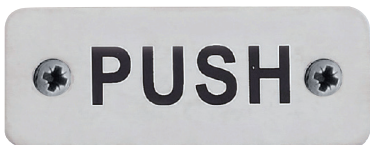

Z29 TP OOF

TARGHETTE - NAME PLATES

5S ●
Inox satinato 304
Stainless steel 304

Z34 TP

ZOO
ARCHITECTURAL HARDWARE

5S ●
Inox satinato 304
Stainless steel 304

Z35 TP

ZOO
ARCHITECTURAL HARDWARE

5S ●
Inox satinato 304
Stainless steel 304